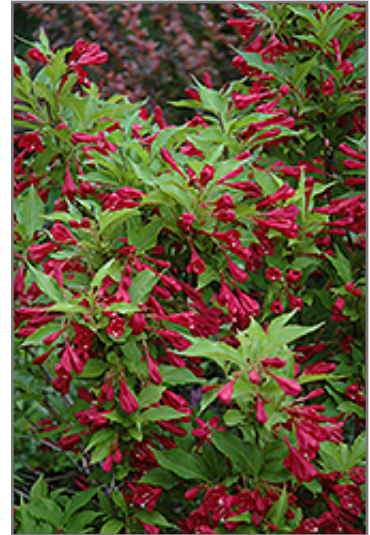

Red Prince Weigela flowers
Photo courtesy of NetPS Plant Finder